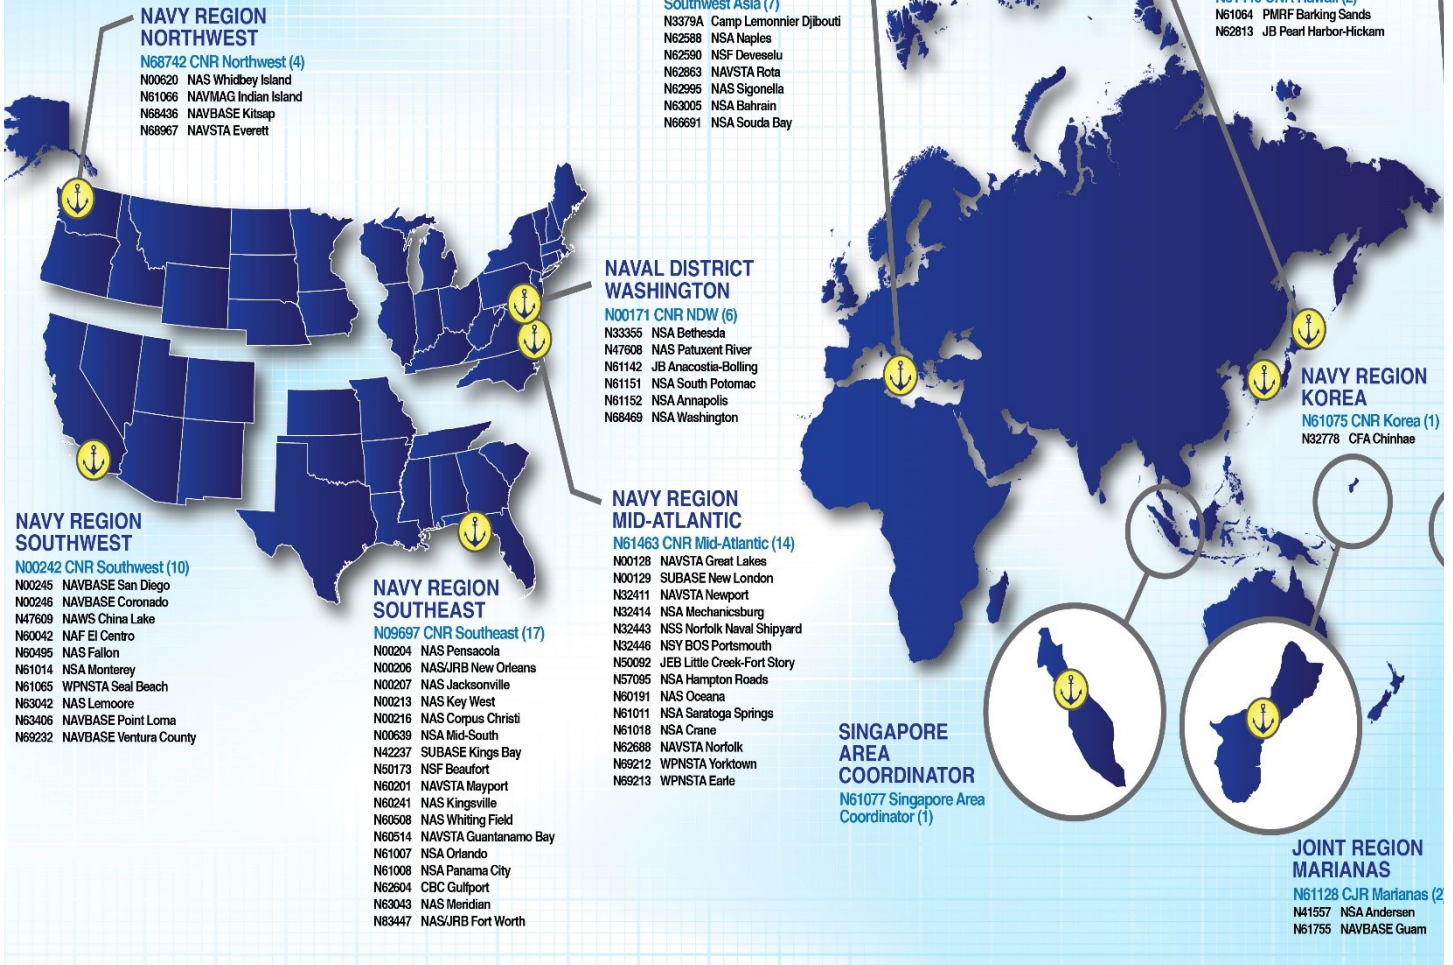

MIC3-Military Interstate Children's Compact Commission: <http://www.mic3.net/>

Child Care: <https://militarychildcare.cnic.navy.mil/>

DoDEA Schools: <https://www.dodea.edu/registration-process.cfm>

HOW DO I FIND MY NAVY OR OTHER SERVICE SLO?

The below links will take you to listings of all Service SLO's world-wide. Contact information is provided and most include a web link for local information.

NAVY SLO DIRECTORY:

<https://www.cnic-n9portal.net/elibrary/index.cfm/document-library/?documentlibraryaction=view&id=36>

ARMY-MARINE-AIR FORCE - COAST GUARD SLO DIRECTORY:

<http://www.dodea.edu/Partnership/>

CNIC Navy Shore Bases (70) By Region (11)

NAVY SCHOOL LIAISON OFFICERS - WORLD WIDE

EURAFCENT

EURAFCENT (314) 626-6355
Email: tammy.m.berry.naf@us.navy.mil